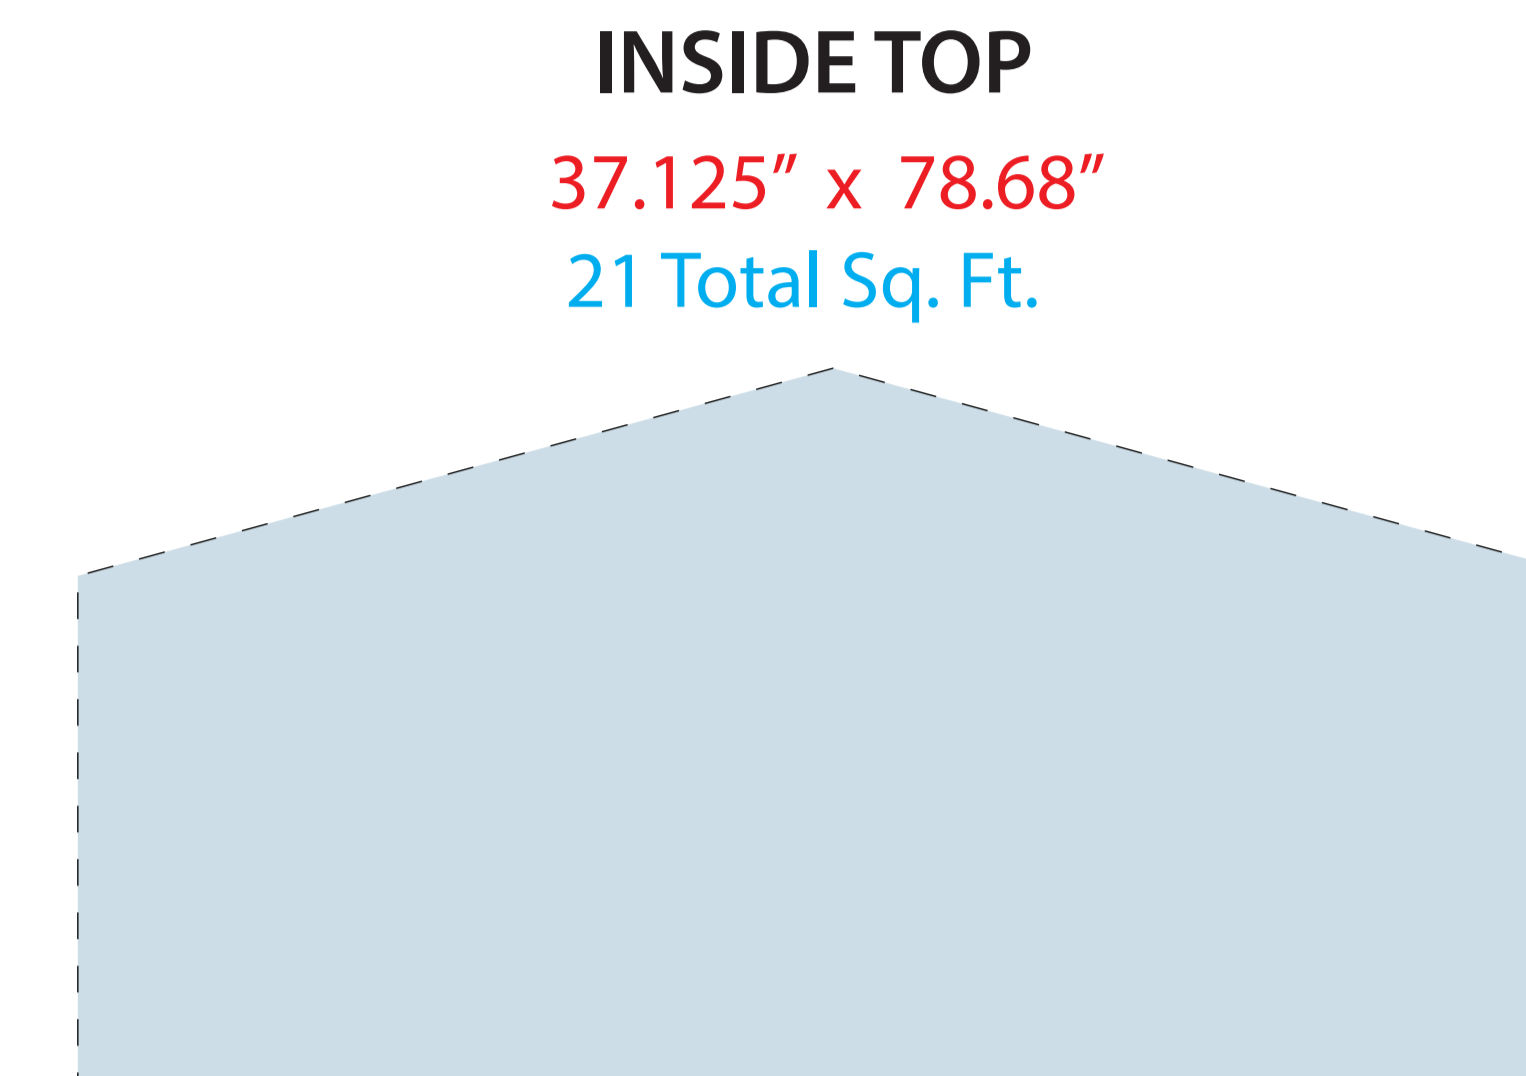

EXTERIOR PANELS

INTERIOR PANELS

*INSIDE TOP PANEL GRAPHICS
are printed to exact size.
NO Bleed.*

Physical Panel Size
33.125"wide x 35.375"deep
8.1 Sq. Ft.

**BACK TO BE REMOVED
DURING INSTALL**

File size is at 10% Scale. - 0.1" = 1"