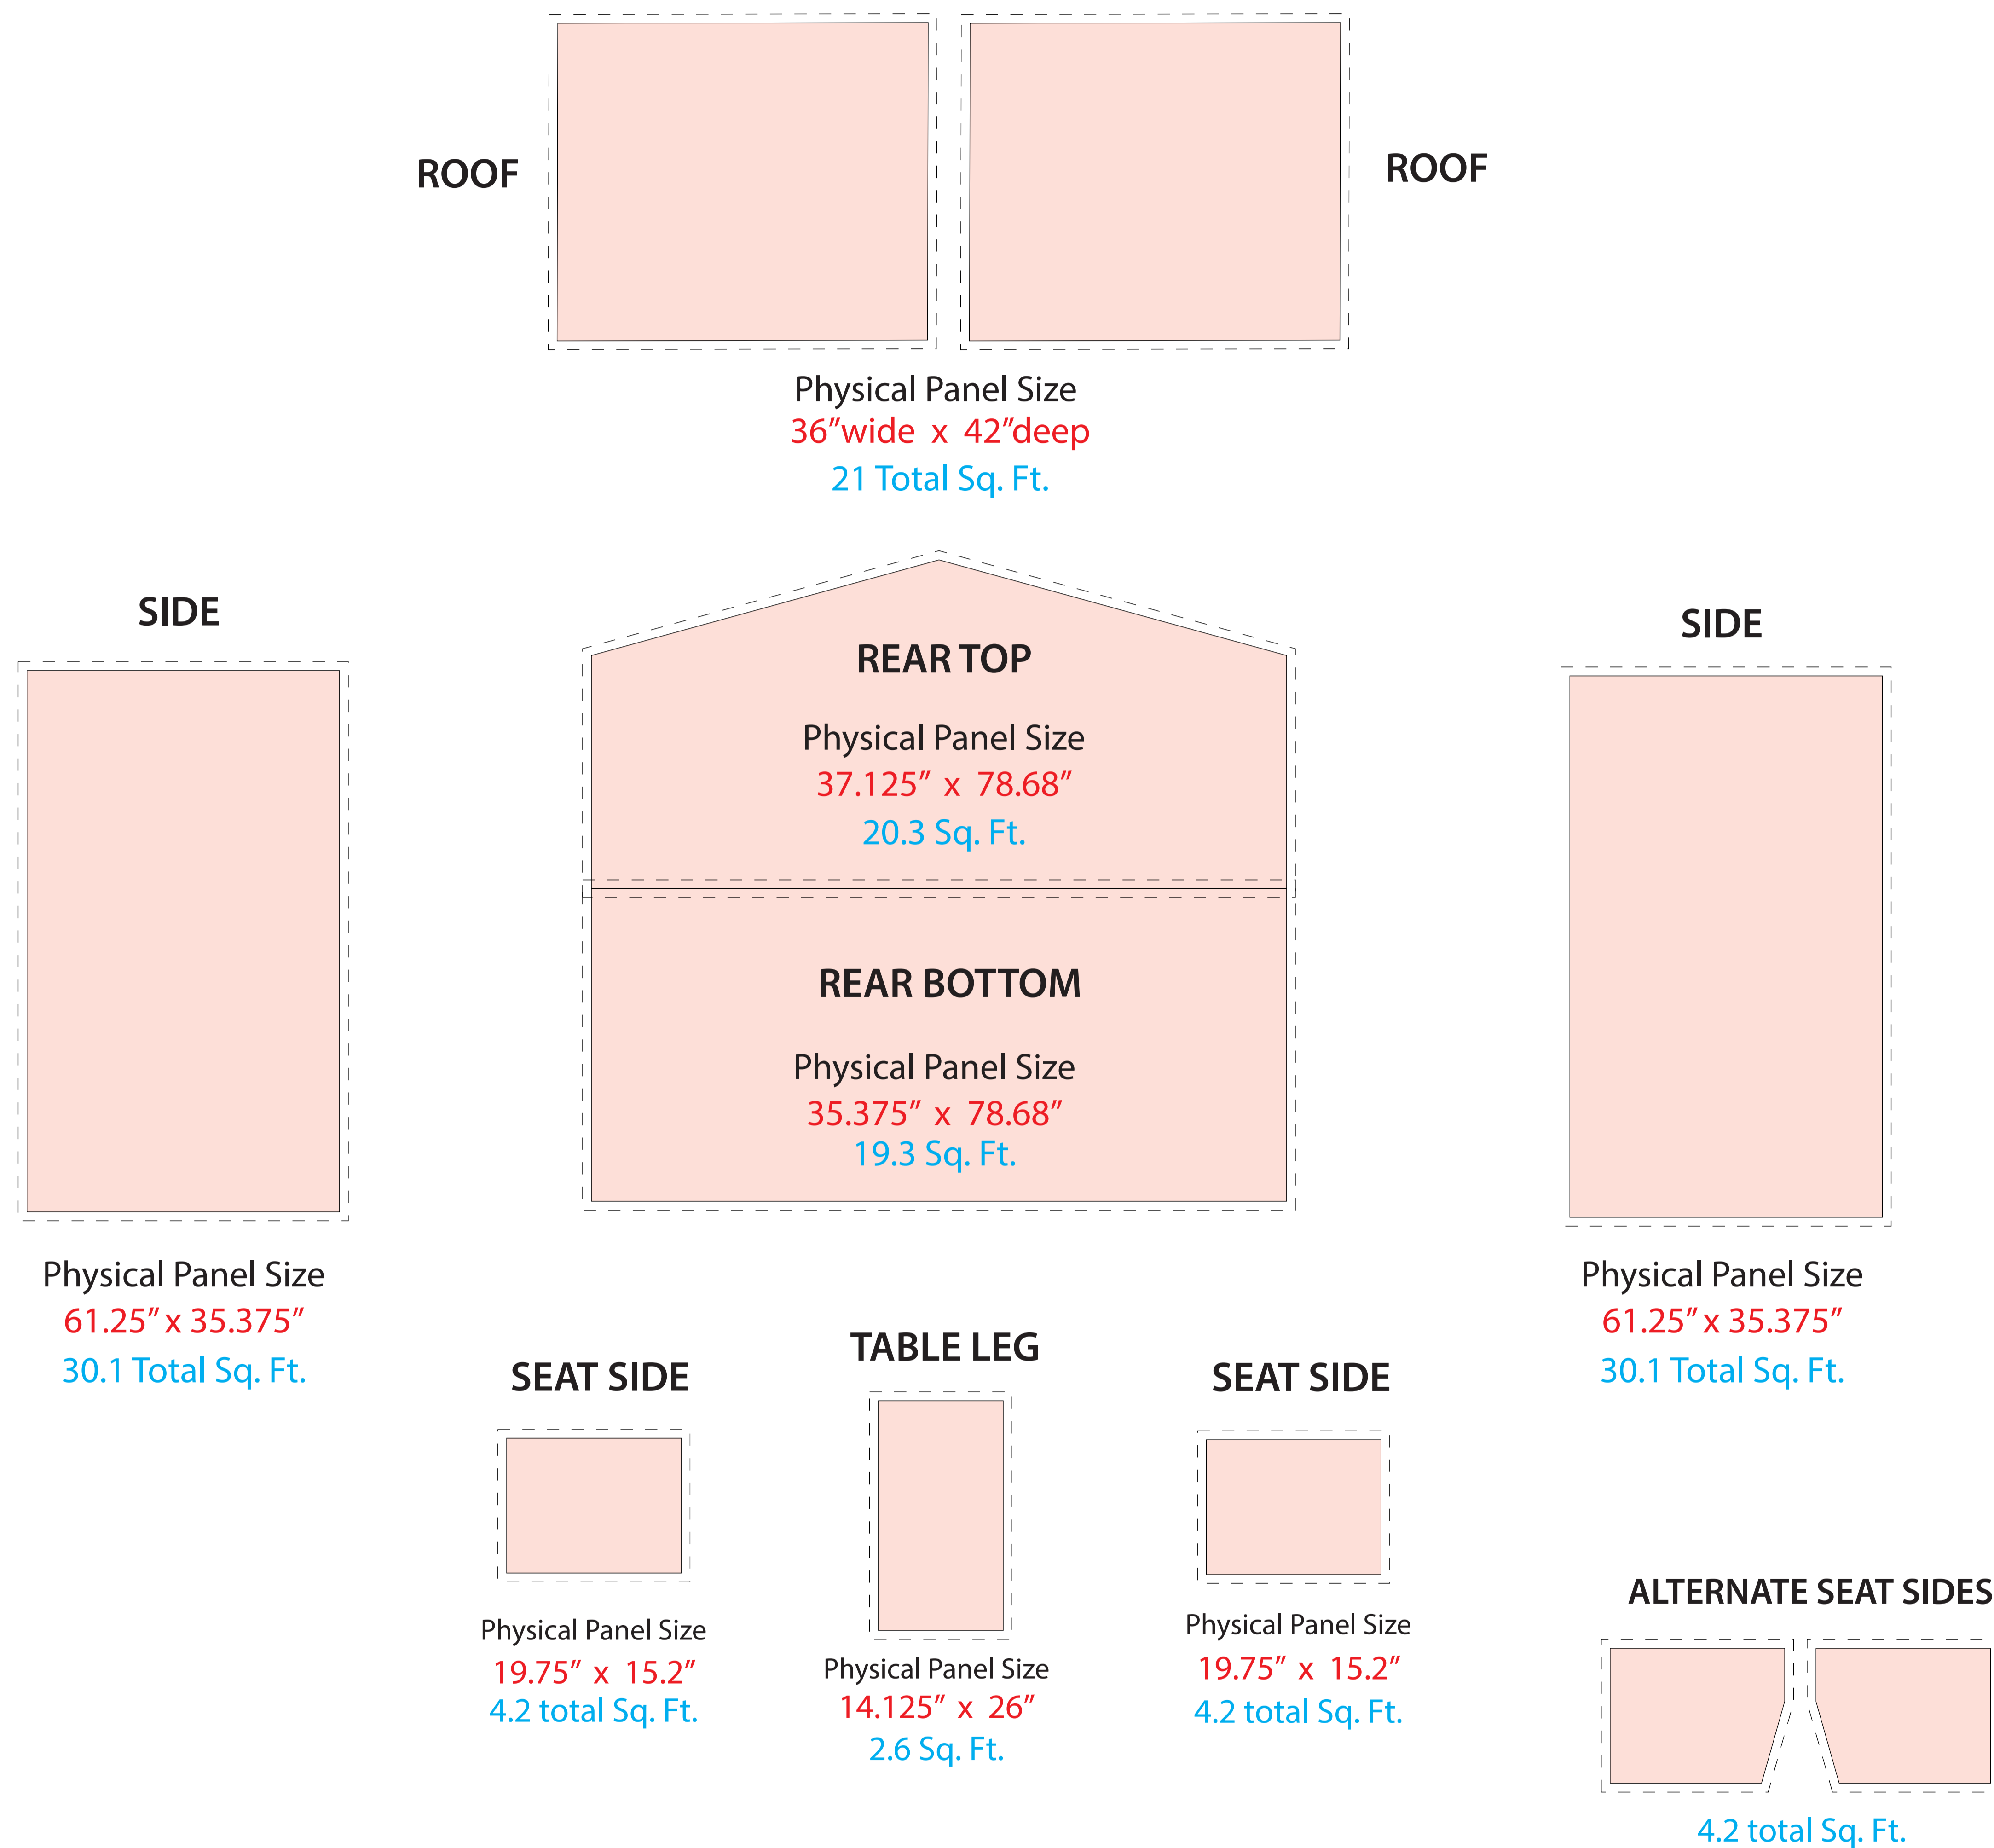

EXTERIOR PANELS

INTERIOR PANELS

*INSIDE TOP PANEL GRAPHICS
are printed to exact size.
NO Bleed.*

Physical Panel Size
33.125"wide x 35.375"deep
8.1 Sq. Ft.

**BACK TO BE REMOVED
DURING INSTALL**

File size is at 10% Scale. - 0.1" = 1"

SIGN INFORMATION: NOOK Event Pod - Print Template

(714) 609-9600
thedeondocompany.com

Home of the NOOK Event Pods and the Virtual Conference Community